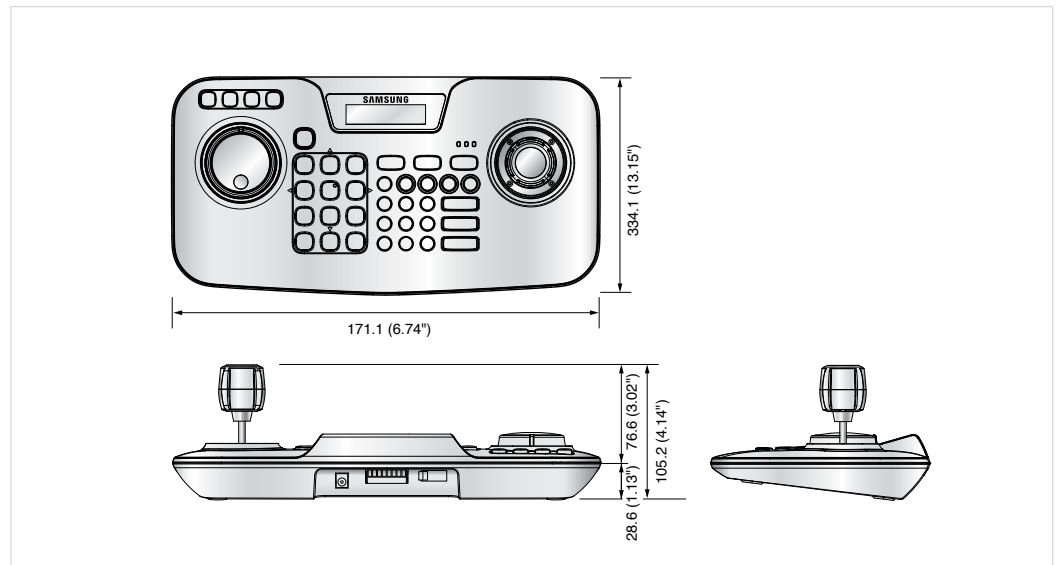

Dimensions

Unit : mm (inch)

The Eco mark represents Samsung Techwin's will to create environment-friendly products and indicates that the product satisfies the EU RoHS Directive.

Design and specifications are subject to change without notice.

SAMSUNG TECHWIN CO., LTD.

701, Sampyeong-dong, Bundang-gu, Seongnam-si, Gyeonggi-do Korea 463-400
Tel : +82-70-7147-8741~8749, 8752-8760 Fax : +82-31-8018-3745
www.samsungsecurity.com www.samsungcctv.com

SAMSUNG TECHWIN AMERICA Inc.

SAMSUNG TECHWIN EUROPE LTD.

TIANJIN SAMSUNG TECHWIN OPTO-ELECTRONICS CO., LTD.

■ DISTRIBUTED BY